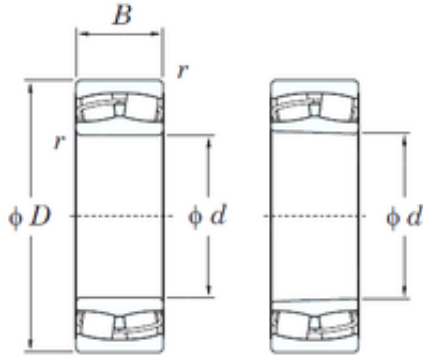

SKF Wheel Bearings DEVELOP MFG.CORP.

180 mm x 280 mm x 74 mm KOYO 23036RH spherical roller bearings

Bearing No. 23036RH

| | |
|-------------------------------|---------------|
| Size | 180x280x74 mm |
| Bore Diameter | 180 mm |
| Outer Diameter | 280 mm |
| Width | 74 mm |
| d | 180 mm |
| D | 280 mm |
| B | 74 mm |
| C | 74 mm |
| r min. | 2,1 mm |
| da min. | 192 mm |
| Da max. | 268 mm |
| ra max. | 2 mm |
| Weight | 17,4 Kg |
| Basic dynamic load rating (C) | 768 kN |
| Basic static load rating (C0) | 1330 kN |
| (Grease) Lubrication Speed | 1100 r/min |
| (Oil) Lubrication Speed | 1400 r/min |
| Calculation factor (e) | 0,24 |
| Calculation factor (Y0) | 2,78 |
| Calculation factor (Y1) | 2,84 |

23036RH Bearing 2D drawings and 3D CAD models