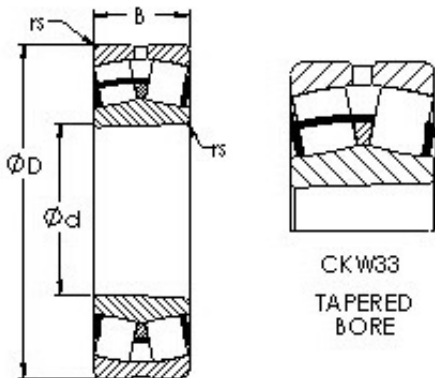

## AST 23036CKW33 spherical roller bearings

Bearing No. 23036CKW33

Size	180x280x74 mm
Bore Diameter	180 mm
Outer Diameter	280 mm
Width	74 mm
Bearing Type	tapered bore, lube groove & holes
Bore Dia (d)	180.0000
Outer Dia (D)	280.0000
Width (B)	74.0000
Radius (min) (rs)	2.100
Dynamic Load Rating (Cr)	870,000
Static Load Rating (Cor)	1,500,000
Max Speed (Grease) (X000 RPM)	1
Max Speed (Oil) (X1000 RPM)	2
Weight (g)	18,130.00
Material	52100 Chrome steel, or equivalent

23036CKW33 Bearing 2D drawings and 3D CAD models