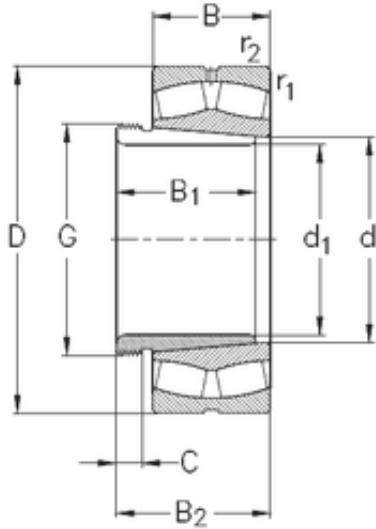

# SKF Wheel Bearings DEVELOP MFG.CORP.

180 mm x 280 mm x 74 mm NKE 23036-K-MB-W33+AH3036 spherical roller bearings

Bearing No. 23036-K-MB-W33+AH3036

23036-K-MB-W33+AH3036 Bearing 2D drawings and 3D CAD models

Size	180x280x74 mm
Bore Diameter	180 mm
Outer Diameter	280 mm
Width	74 mm
d	180 mm
d1	170 mm
D	280 mm
B	74 mm
C	74 mm
r1 min.	2,1 mm
r2 min.	2,1 mm
B1	92 mm
B2	98 mm
C	17 mm
Thread (G)	M 190x3
Weight	21,4 Kg
Basic dynamic load rating (C)	725 kN
Basic static load rating (C0)	1230 kN
Limiting speed	2600 r/min
Calculation factor (e)	0,26
Calculation factor (Y0)	2,5
Calculation factor (Y1)	2,6