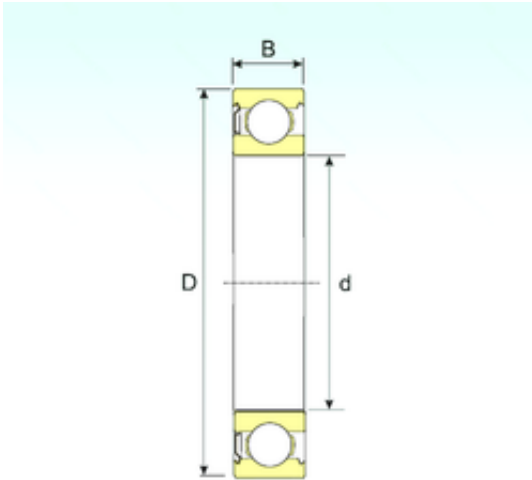

## SKF Wheel Bearings DEVELOP MFG.CORP.

17 mm x 40 mm x 12 mm ISB 6203-Z deep groove ball bearings

Bearing No. 6203-Z

Size	17x40x12 mm
Bore Diameter	17 mm
Outer Diameter	40 mm
Width	12 mm
d	17 mm
D	40 mm
B	12 mm
C	12 mm
Weight	0,065 Kg
Basic dynamic load rating (C)	9,76 kN
Basic static load rating (C0)	4,66 kN

6203-Z Bearing 2D drawings and 3D CAD models