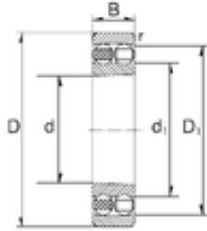

## SKF Wheel Bearings DEVELOP MFG.CORP.

17 mm x 40 mm x 12 mm ZEN 1203 self aligning ball bearings

Bearing No. 1203

Size	17x40x12 mm
Bore Diameter	17 mm
Outer Diameter	40 mm
Width	12 mm
d	17 mm
D	40 mm
B	12 mm
C	12 mm
Weight	0,073 Kg
Basic dynamic load rating (C)	5,9 kN
Basic static load rating (C0)	2,3 kN

1203 Bearing 2D drawings and 3D CAD models