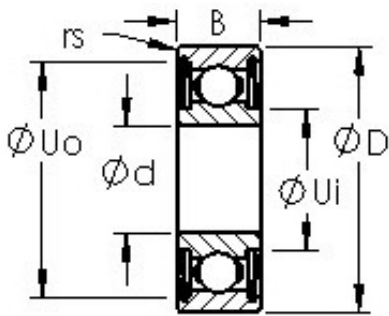

SKF Wheel Bearings DEVELOP MFG.CORP.

AST 6203ZZ deep groove ball bearings

Bearing No. 6203ZZ

Size	17x40x12 mm
Bore Diameter	17 mm
Outer Diameter	40 mm
Width	12 mm
Bearing Type	Shielded
Bore Dia (d)	17.0000
Outer Dia (D)	40.0000
Width (B)	12.0000
Radius (min) (rs)	0.600
Dynamic Load Rating (Cr)	9,550
Static Load Rating (Cor)	4,800
Max Speed (Grease) (X1000 RPM)	17
Max. Shaft Shoulder Dia. Inner (Ui)	24.9
Min. Housing Shoulder Dia., Outer (Uo)	35.800
Ball Qty	8
Ball Dia (Dw)	6.7470
Weight (g)	65.00
Precision	A1
Standard Clearance	C0
Material	52100 Chrome steel (or equivalent)

6203ZZ Bearing 2D drawings and 3D CAD models