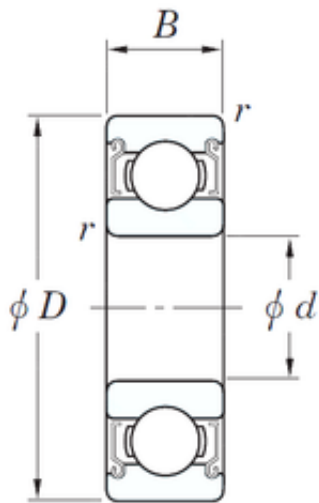

SKF Wheel Bearings DEVELOP MFG.CORP.

17 mm x 40 mm x 12 mm KOYO SE 6203
ZZSTMG3 deep groove ball bearings

Bearing No. SE 6203 ZZSTMG3

Size	17x40x12 mm
Bore Diameter	17 mm
Outer Diameter	40 mm
Width	12 mm
d	17 mm
D	40 mm
B	12 mm
C	12 mm
r	0,6 mm
Basic dynamic load rating (C)	9,55 kN

SE 6203 ZZSTMG3 Bearing 2D drawings and 3D CAD
models