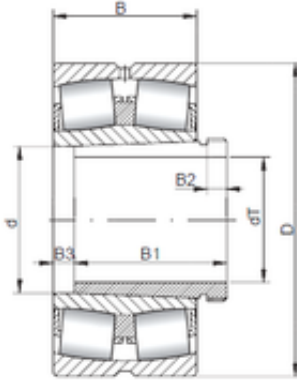

SKF Wheel Bearings DEVELOP MFG.CORP.

170 mm x 260 mm x 90 mm Loyal 24034
K30CW33+AH24034 spherical roller bearings

Bearing No. 24034 K30CW33+AH24034

Size	170x260x90 mm
Bore Diameter	170 mm
Outer Diameter	260 mm
Width	90 mm
d	170 mm
d1	160 mm
D	260 mm
B	90 mm
C	90 mm
B1	11 mm
B2	16 mm
Weight	17,5 Kg
Basic dynamic load rating (C)	799 kN
Basic static load rating (C0)	1460 kN
(Grease) Lubrication Speed	1000 r/min

24034 K30CW33+AH24034 Bearing 2D drawings and 3D CAD models